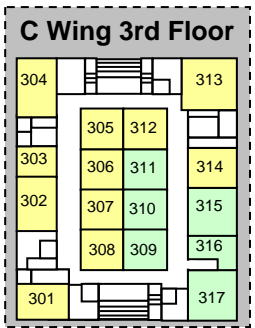

**John F. Kennedy  
High School**  
6715 Gloria Drive  
Sacramento, CA 95831

Staff Parking

Student Parking

Visitors Parking

Gloria Drive