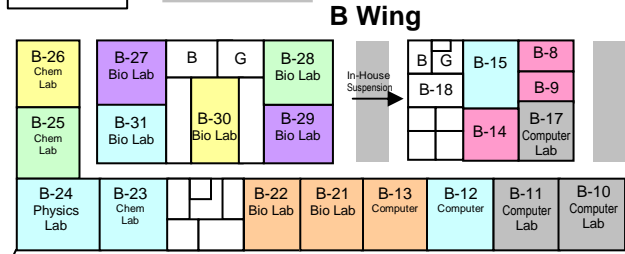

**John F. Kennedy  
High School**  
6715 Gloria Drive  
Sacramento, CA 95831

Staff Parking

Student Parking

Visitors Parking

Gloria Drive