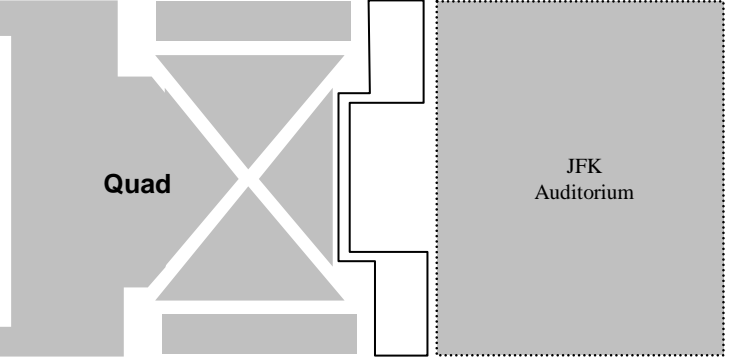

**John F. Kennedy  
High School**  
6715 Gloria Drive  
Sacramento, CA 95831

Staff Parking

Student Parking

Visitors Parking

Gloria Drive