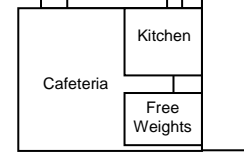

**John F. Kennedy  
High School**  
6715 Gloria Drive  
Sacramento, CA 95831

Staff Parking

Student Parking

Visitors Parking

Gloria Drive