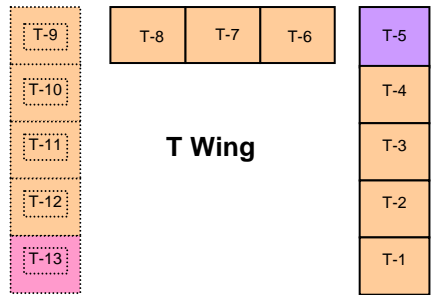

**John F. Kennedy  
High School**  
6715 Gloria Drive  
Sacramento, CA 95831

Staff Parking

Student Parking

Visitors Parking

Gloria Drive