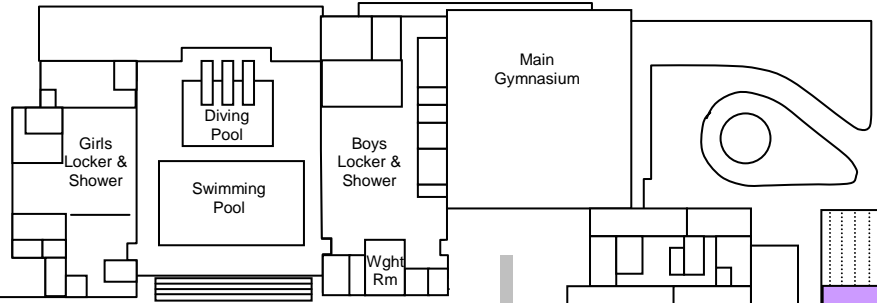

**John F. Kennedy  
High School**  
6715 Gloria Drive  
Sacramento, CA 95831

Staff Parking

Student Parking

Visitors Parking

Gloria Drive