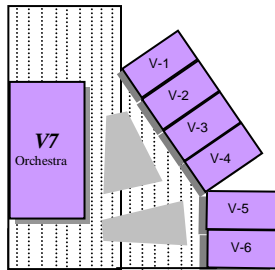

**John F. Kennedy  
High School**  
6715 Gloria Drive  
Sacramento, CA 95831

Staff Parking

Student Parking

Visitors Parking

Gloria Drive