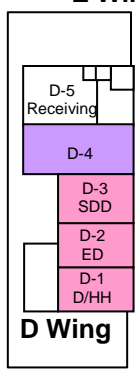

**John F. Kennedy  
High School**  
6715 Gloria Drive  
Sacramento, CA 95831

Staff Parking

Student Parking

Visitors Parking

Gloria Drive