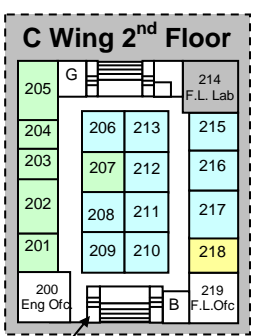

**John F. Kennedy  
High School**  
6715 Gloria Drive  
Sacramento, CA 95831

Staff Parking

Student Parking

Visitors Parking

Gloria Drive