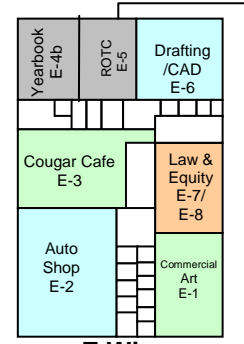

**John F. Kennedy  
High School**  
6715 Gloria Drive  
Sacramento, CA 95831

Staff Parking

Student Parking

Visitors Parking

Gloria Drive