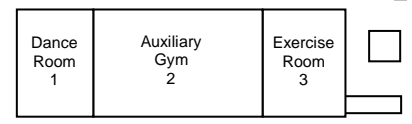

**John F. Kennedy  
High School**  
6715 Gloria Drive  
Sacramento, CA 95831

Staff Parking

Student Parking

Visitors Parking

Gloria Drive