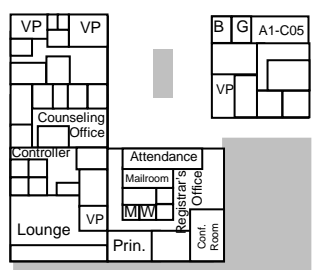

**John F. Kennedy  
High School**  
6715 Gloria Drive  
Sacramento, CA 95831

Staff Parking

Student Parking

Visitors Parking

Gloria Drive